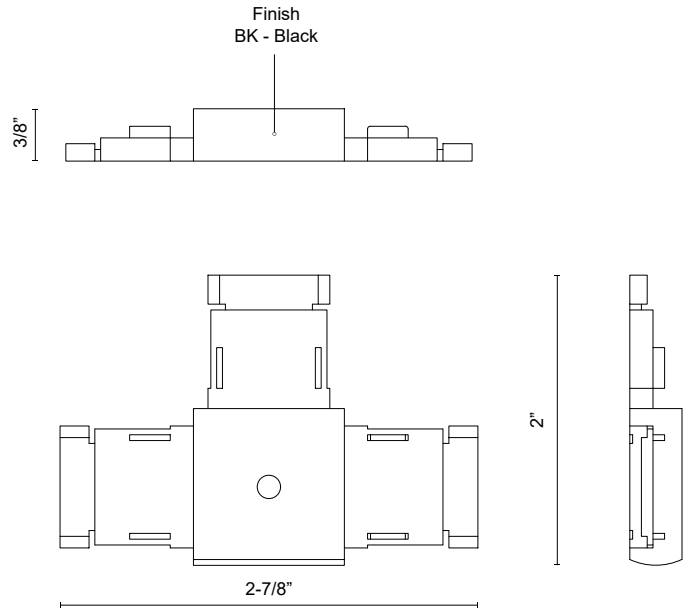

TRILO TRACK TRC989123 CONNECTORS

PROJECT

TRC989123-BK
Black

SPECIFICATION DETAILS

Fixture Dimensions	INSTALL DIMENSION - L1-1/8" x W1-1/8" x H3/8"; TOTAL DIMENSION - L2-7/8" x W2" x H3/8"
Voltage	48V DC
Location	Dry

* For custom options, consult factory for details.

* For warranty information, please visit www.kuzcolighting.com/warranty

DESCRIPTION

Transform your space effortlessly with Trilo's seamless connectors. Our slim connectors make wall-to-wall, ceiling-to-ceiling, or ceiling-to-wall configurations easy to create. Attach your track rail with ease for a versatile, dynamic lighting system that suits the needs of your space.